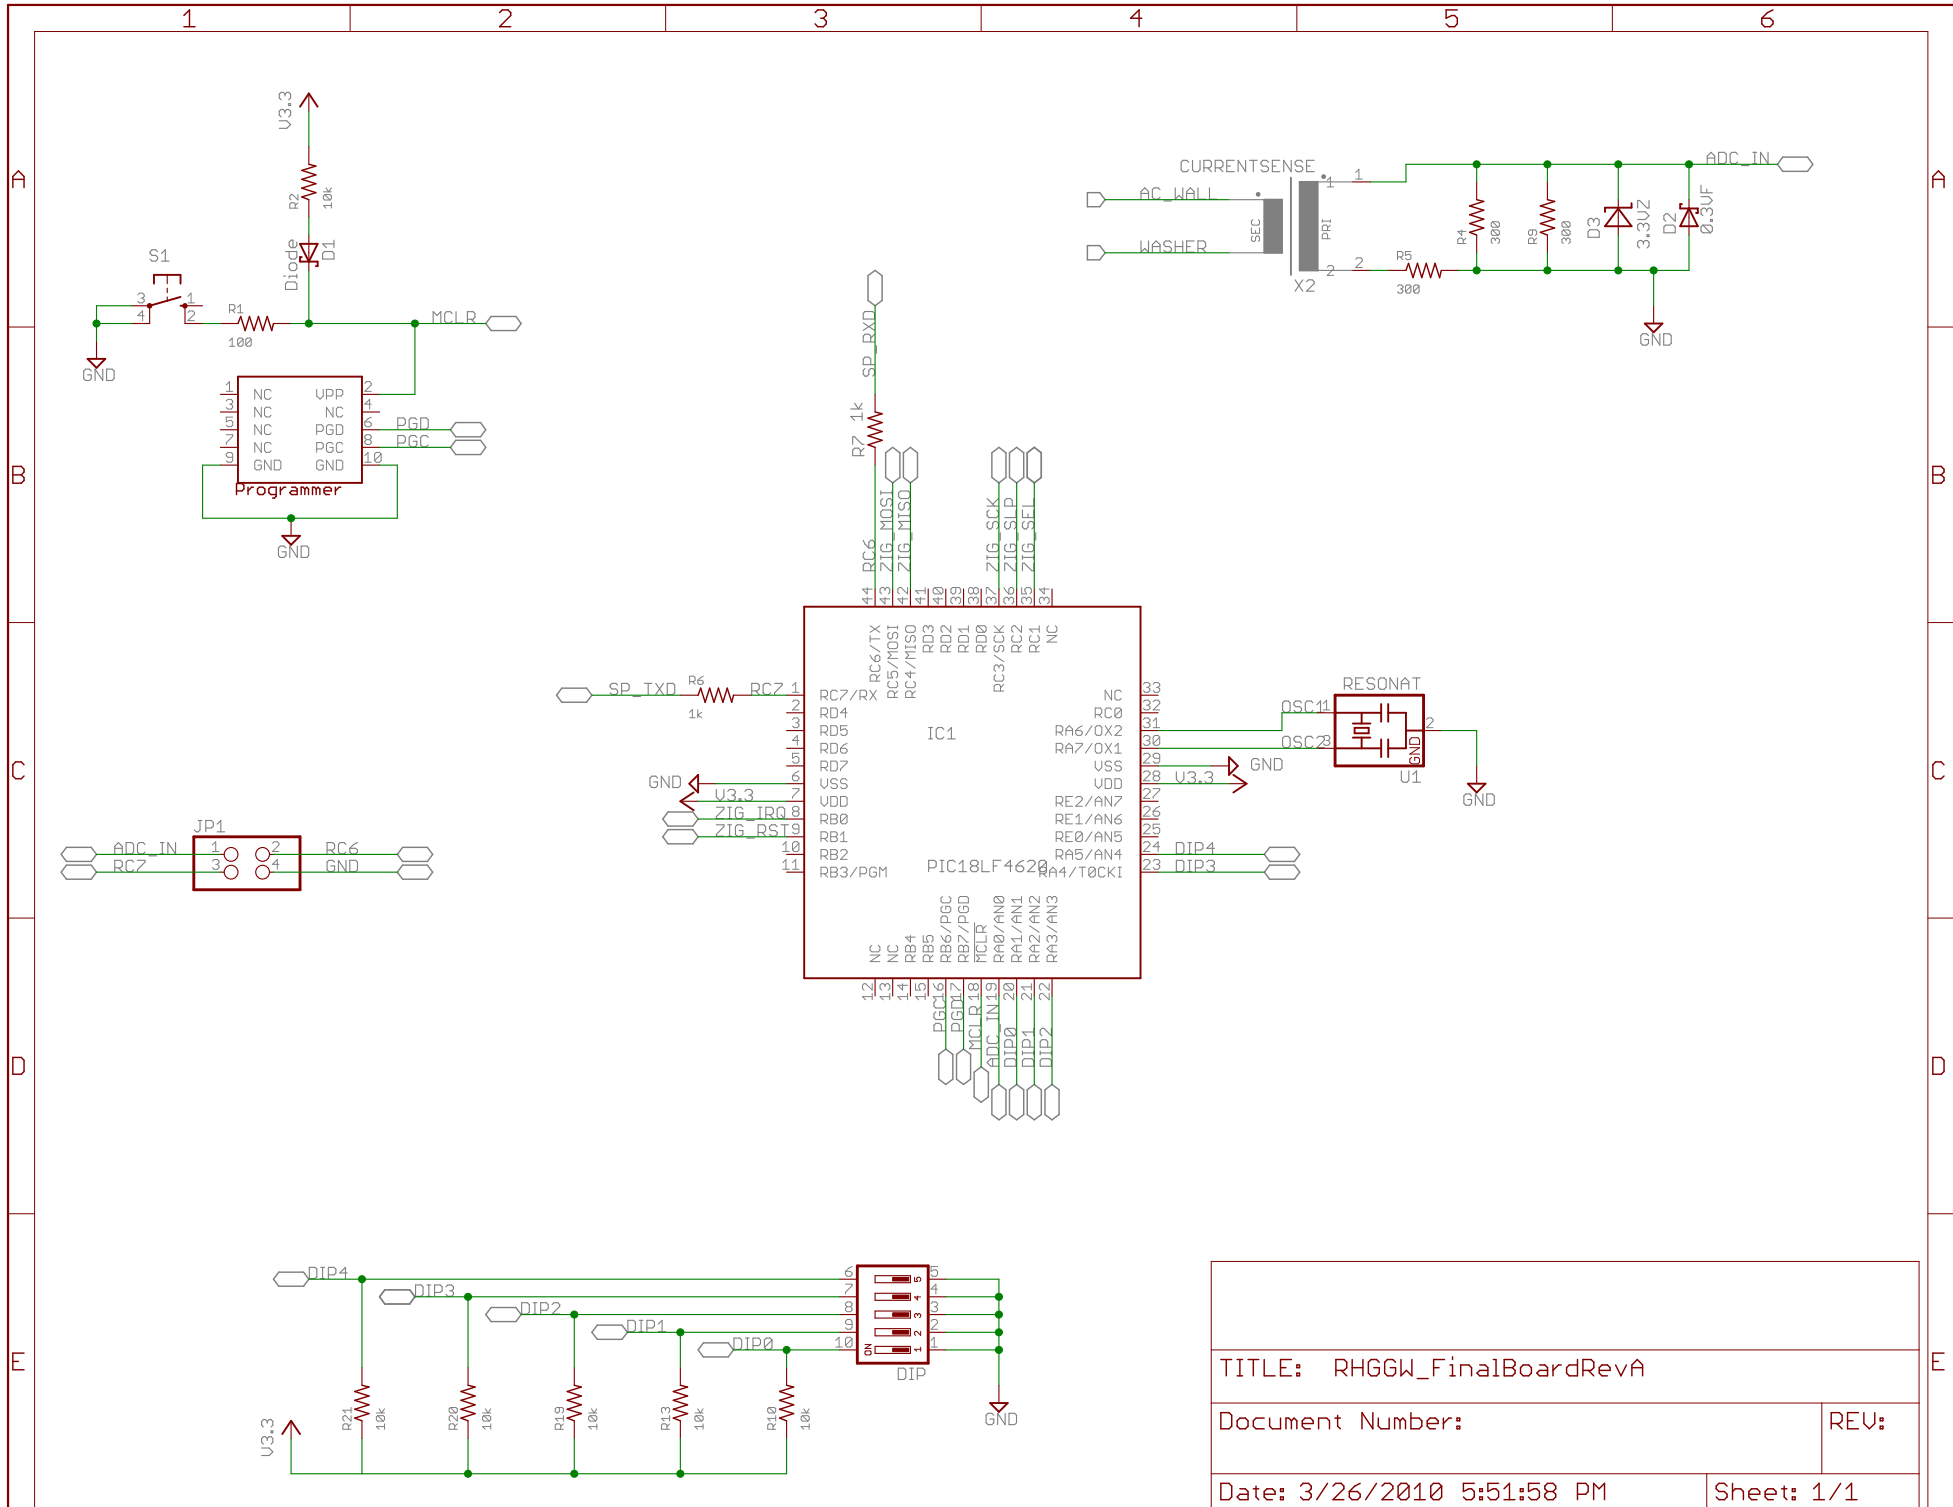

TITLE: RHGGW_FinalBoardRevA

Document Number:

REV:

Date: 3/26/2010 5:51:58 PM

Sheet: 1/1

TITLE: RHGGW_FinalBoardRevA

Document Number:

REV: